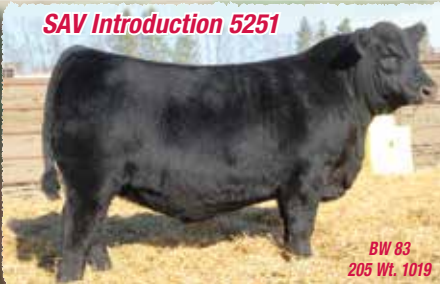

SAV Introduction 5251

BW 83
205 Wt. 1019

BW +4.1: WW +78: YW +130: MILK +23

A scale-crusher by International equipped for the task of adding muscle, capacity, dimension and pounds. He earned a 205-day wt. of 1019 lbs. His dam is by Rito 9969 and Pathfinder® grandam is by Right Time.